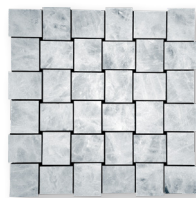

COLOR & SIZE

Crystal Azure