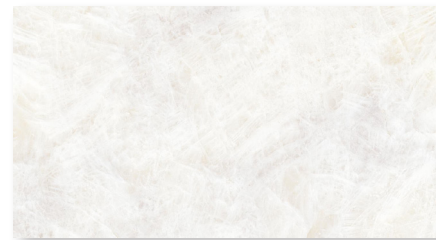

Crystal White